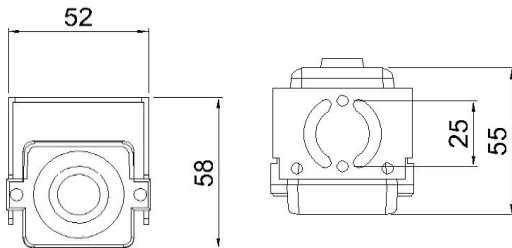

## FEATURES

- 1/3.2", 1.3MP Sony STARVIS RGBW CMOS
- AHD : 720P (30fps), HD Resolution
- Mechanical IR Cut Filter Free, Day & Night
- 3.6mm Fixed Lens (Option : 2.9mm)
- DOL WDR + ATR, Digital Overlap WDR
- Flip : H-Flip, V-Flip, HV Flip
- Extremely Reliable Power Input Range (DC9V ~ DC28V)
- Aluminum Die-casting Body, Anodizing Coating
- For Indoor Dashboard Mount Front View
- IP68 & IP69K Heavy Duty

## DIMENSION

Without Bracket

## CAMERA SPECIFICATIONS

Image Sensor	1/3.2", 1.3Mega Sony STARVIS RGBW CMOS
Total Pixels	1305(H) x 985(V) Approx. 1.29M Pixels
Effective Pixels	1297(H) x 977(V) Approx. 1.27M Pixels
Minimum Illumination (F1.2)	Color : 0.005 Lux (AGC ON) B/W : 0.001 Lux (AGC ON)
Shutter Speed	1/50(1/60) ~ 1/50000 sec
Video Output Mode	AHD 720p (HD Resolution), 30fps
Lens	3.6mm, Mega Pixel Lens
IR LED	N/A
Iris Control	Manual
S/N Ratio	72dB
ATW Range	1800 ~ 10500K
White Balance	ATW / Push / User1 / User2 / Manual / Push Lock
AGC	Min / 6 / 12 / 18 / 24 / 30 / 36 / 42 / 48 / Max
Back Light	Off / BLC / HLC
WDR / ATR	Off / WDR (Low/Middle/High)/ART(Low/Middle/High)
2 DNR	Off / Y-C / Y / C
Day & Night	Auto / Manual
IR LED Control	Off / Auto / Fix
Privacy Masking	Off / On (16 Zone)
Defog	Off / Auto
Flip	Off / H-Flip / V-Flip / HV-Flip
Pict Adjust	Brightness/Contrast/Sharpness/Hue/Color Gain
Power Input	DC 9V ~ DC 28V
Power Consumption	Normal : 80mA
Dimension	52 (W) x 55 (D) x 58 (H)mm without Bracket